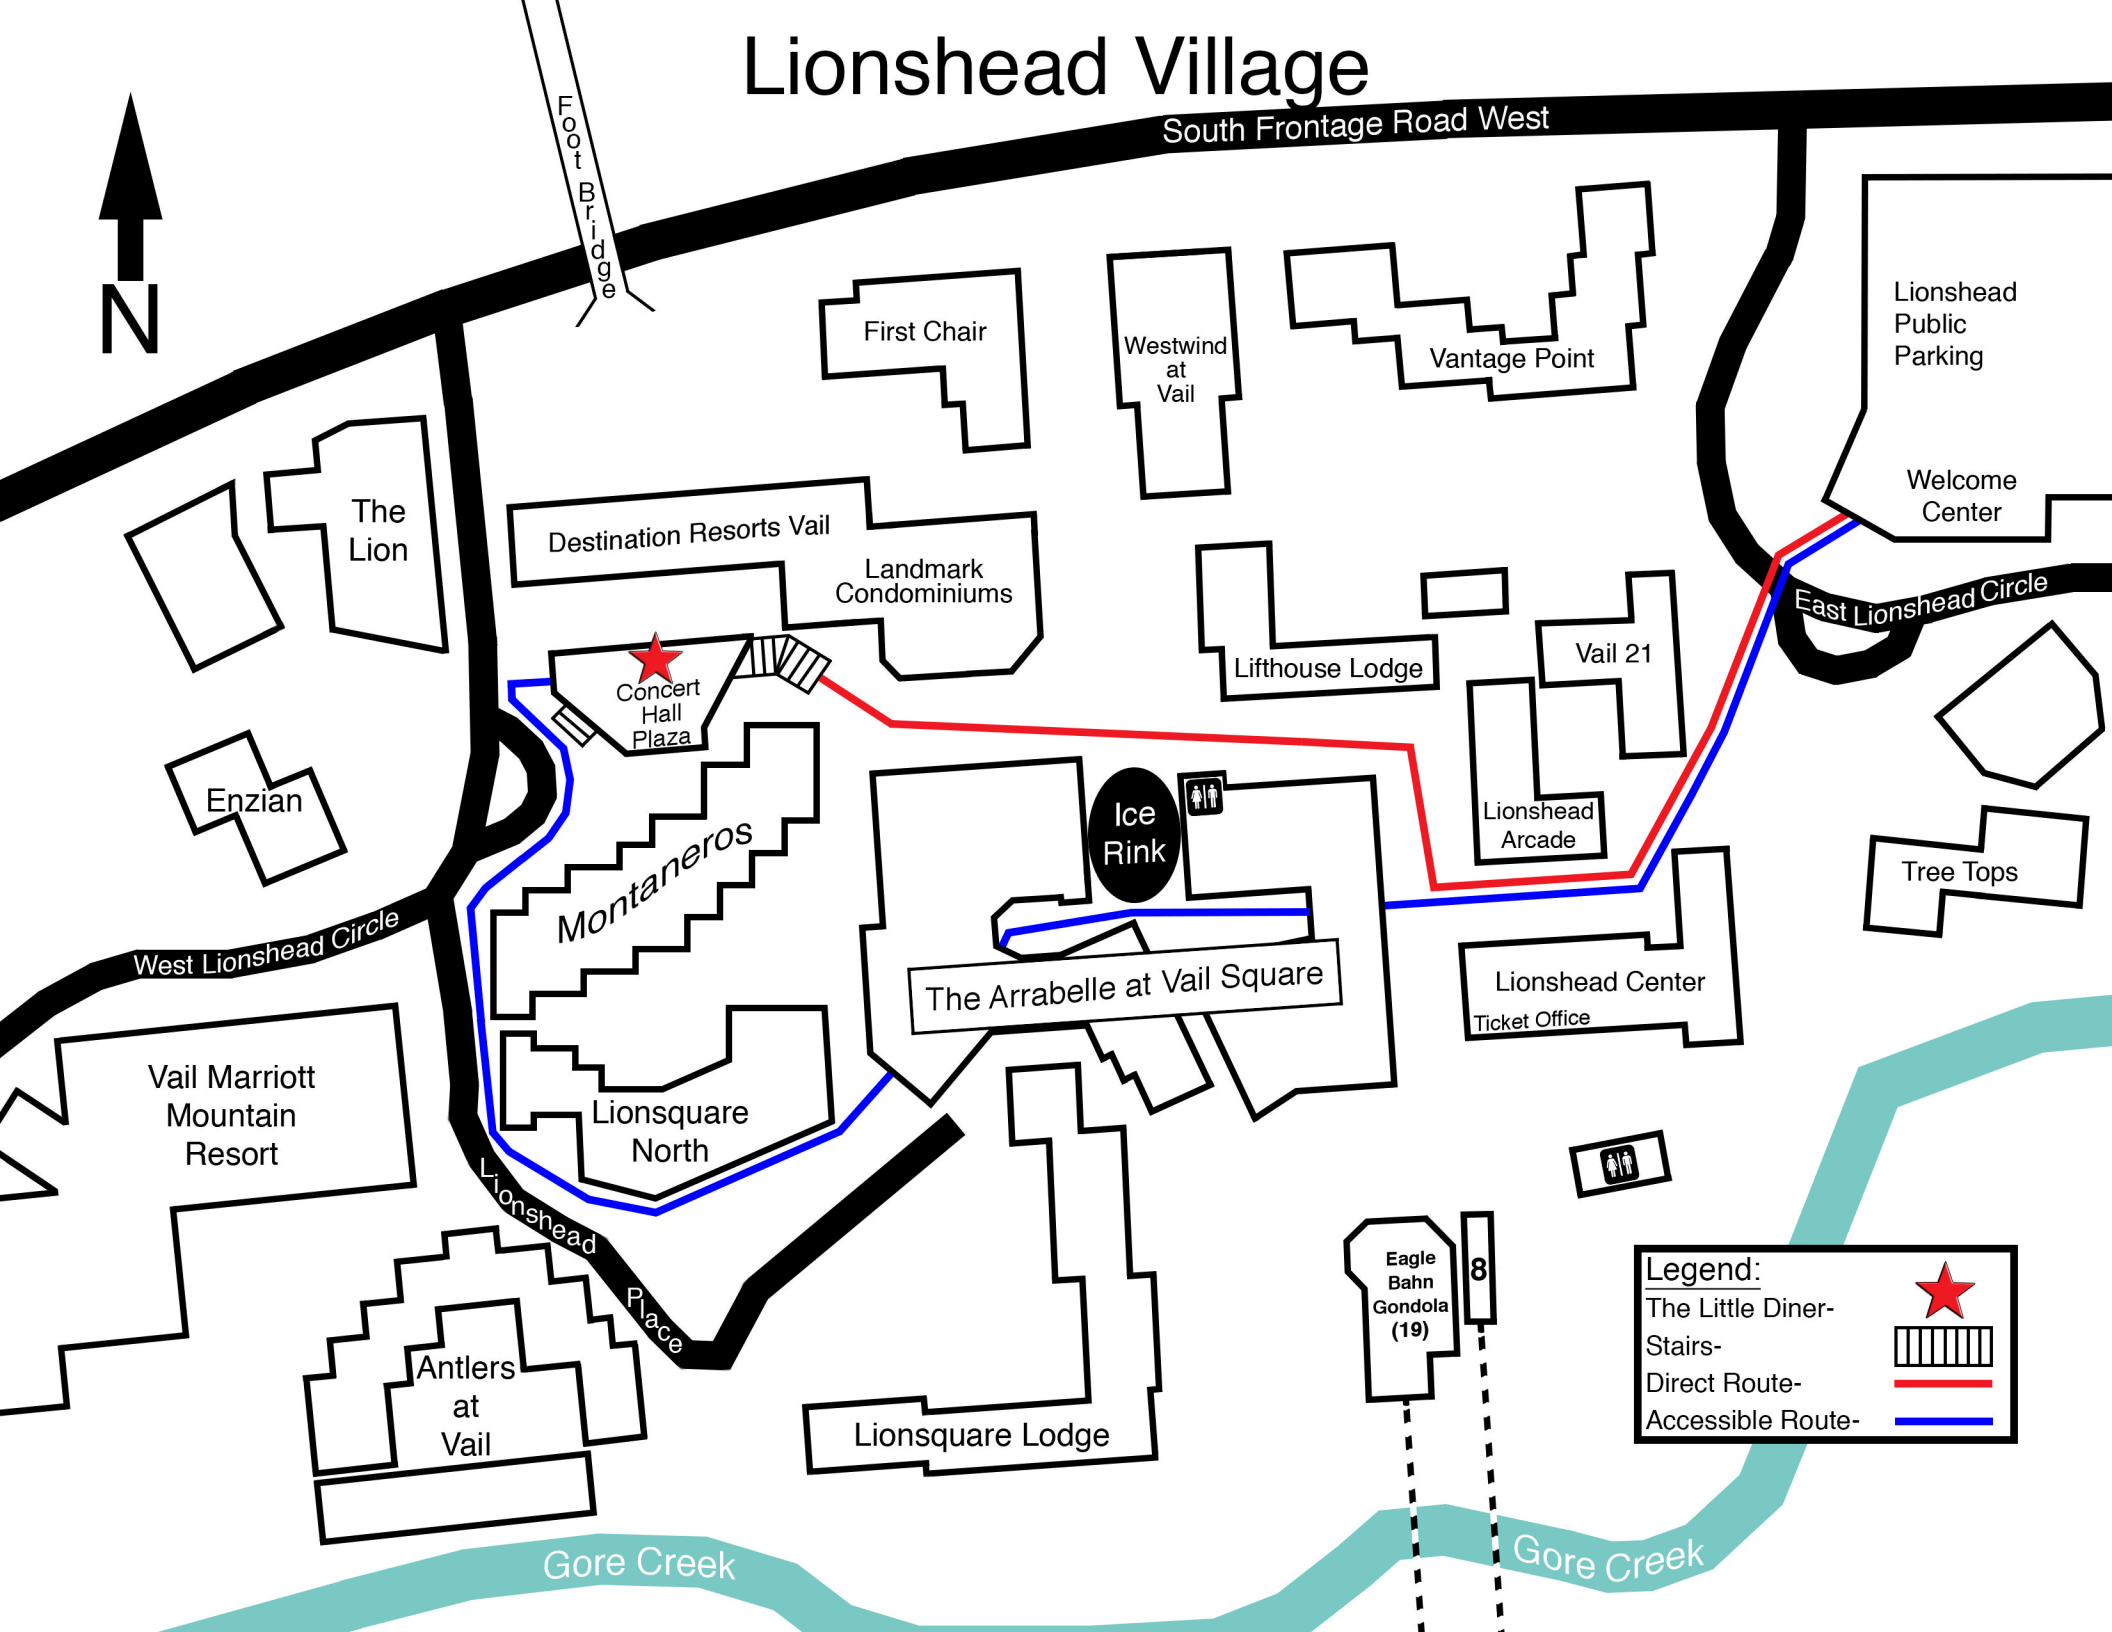

Lionshead Village

South Frontage Road West

Foot Bridge

First Chair

Westwind at Vail

Vantage Point

Lionshead Public Parking

Welcome Center

The Lion

Destination Resorts Vail

Landmark Condominiums

Lifthouse Lodge

Vail 21

East Lionshead Circle

Concert Hall Plaza

Enzian

Ice Rink

Lionshead Arcade

Tree Tops

West Lionshead Circle

Montaneros

The Arrabelle at Vail Square

Lionshead Center Ticket Office

Vail Marriott Mountain Resort

Lionsquare North

Lionshead Place

Antlers at Vail

Lionsquare Lodge

Eagle Bahn Gondola (19)

8

Legend:

- The Little Diner-Stairs-
- Direct Route-
- Accessible Route-

Gore Creek

Gore Creek